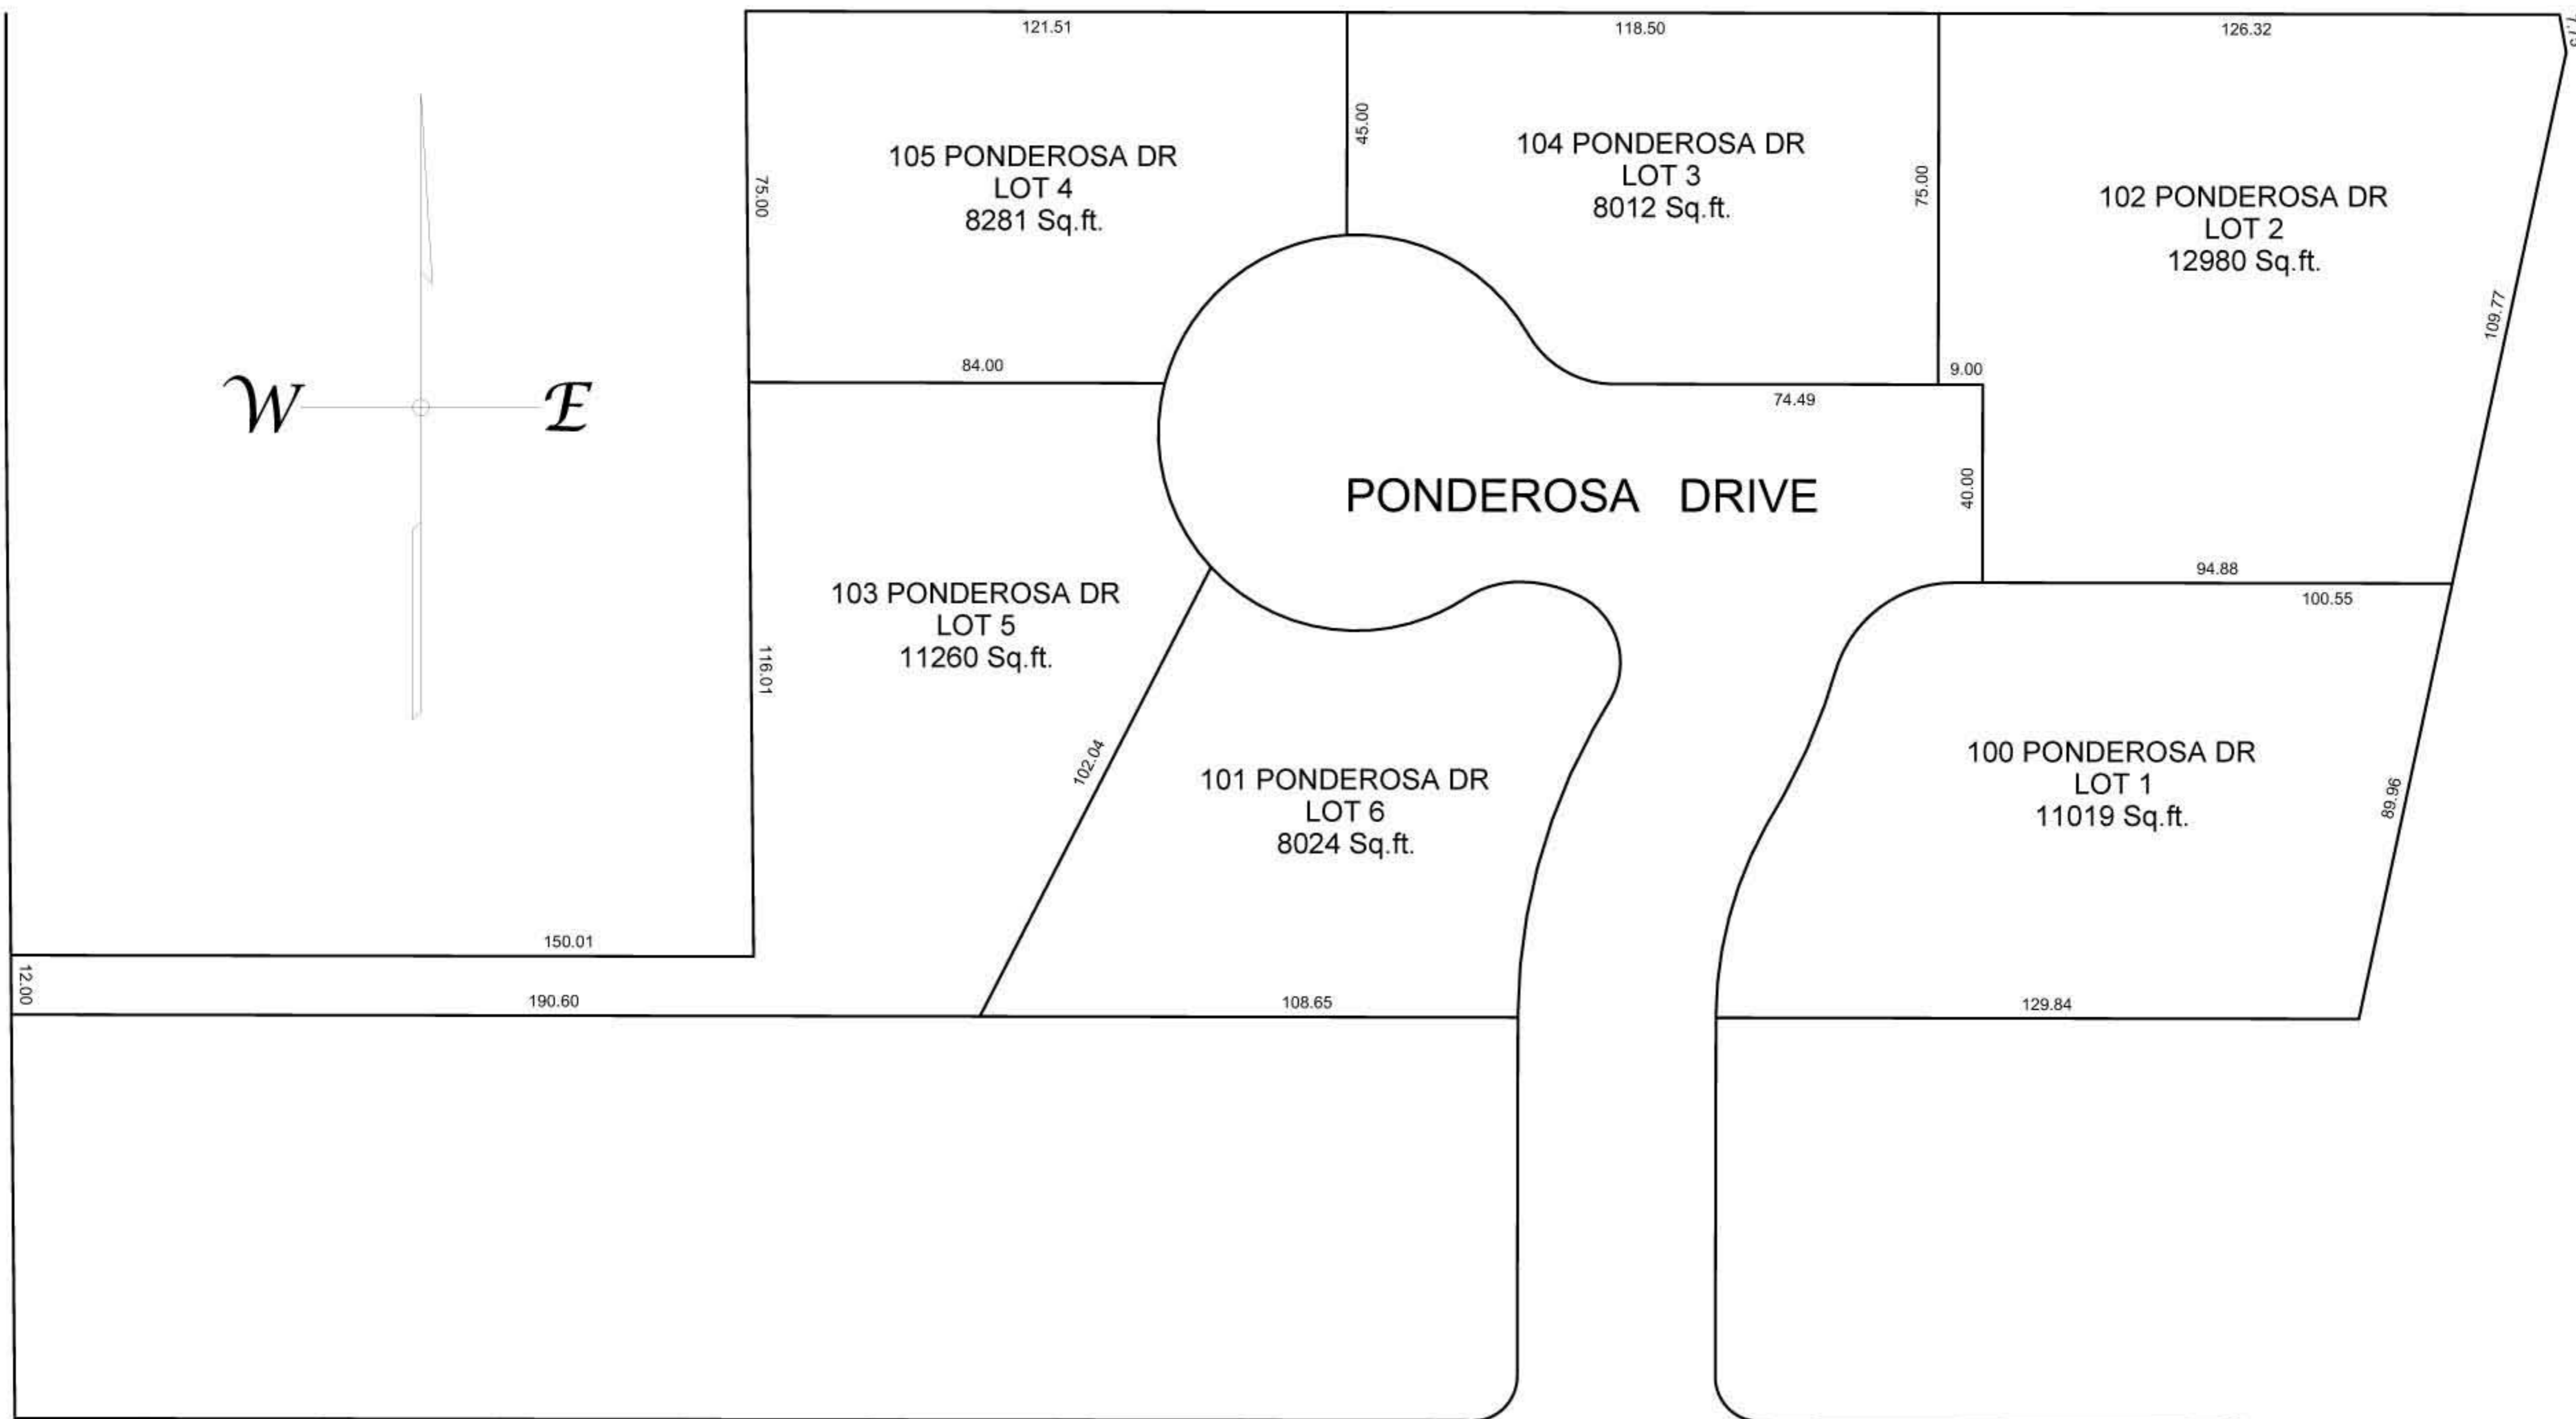

PONDEROSA HEIGHTS SUBDIVISION

ROGUE RIVER, OR

NORTH
BROADWAY

W *E*

WOODVILLE WAY